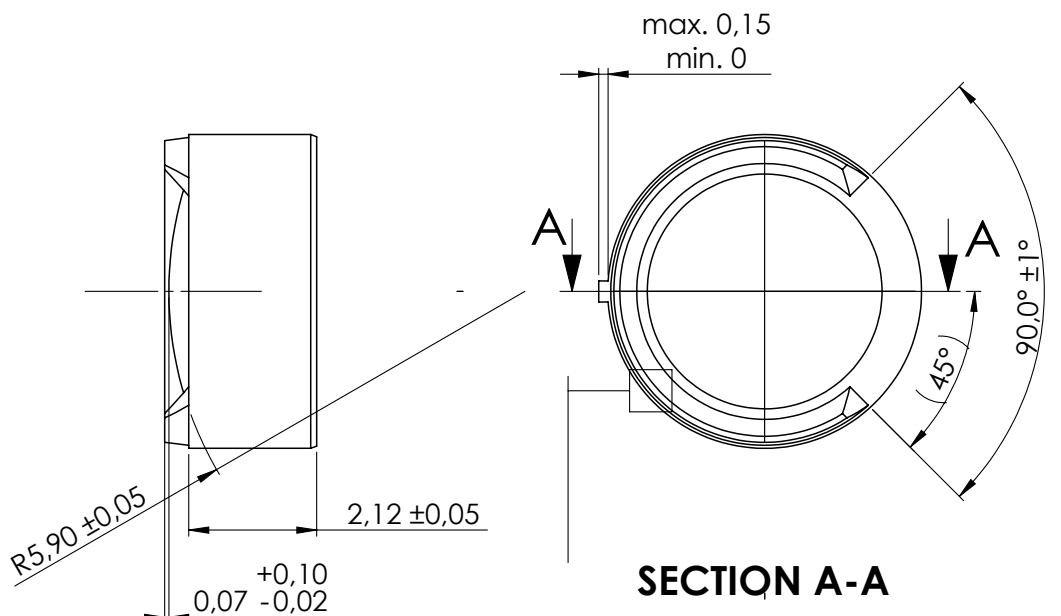

Parameters	Wavelength 785 nm	Unit
<b>Design conditions</b>		
<i>N.A.</i>	0.195	--
Clear Aperture <i>CA</i> ( <i>Exit Pupil</i> )	3.9	mm
Clear Aperture <i>CA</i> ( <i>Entrance Pupil</i> )	3.4	mm
Distance from source	0.55	
Glass thickness	0.25	
<b>Optical parameters</b>		
Focal Length	9.85	mm
<i>RMS</i> mean on axis	40	mλ
<i>RMS</i> max. ( $\pm 3\sigma$ ) on axis	50	mλ
Optical Tolerance	0.1	mm
Field Radius	0.15	mm
<b>Mechanical parameters</b>		
Mounting hole diameter $D_{mh}$	∅ 5.20	mm
<b>Environmental stability</b>		
Storage Temperature	< 90	°C
Operating Temperature	-20 to 80	°C

General Data:  
 Transmission [%]: 75 (785 nm)  
 Lens Material: COP

Specifications subject to change without notice.  
 Zemax catalogue file available.

Isometric View  
Scale 5:1

**По вопросам продаж и продукции обращайтесь:**