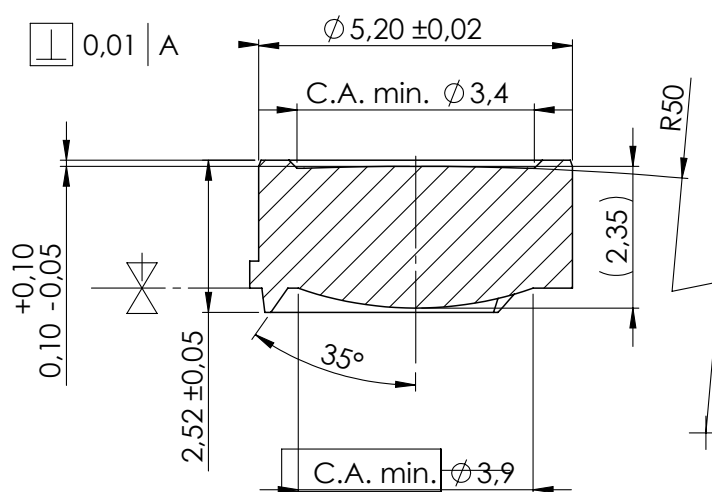

## Datasheet Plastic Collimator Lens CAW100

These data concern a full plastic spherical plano-convex lens. It is for use as a collimator in combination with a diode laser. It can be mounted by use of glue or spring-loaded. Mechanical lock-mounting is not advisable because of possible distortions.

Parameters	Wavelength 785 nm	Unit
<b>Design conditions</b>		
<i>N.A.</i>	0.195	--
Clear Aperture <i>CA</i> ( <i>Exit Pupil</i> )	3.9	mm
Clear Aperture <i>CA</i> ( <i>Entrance Pupil</i> )	3.4	mm
Distance from source	0.55	
Glass thickness	0.25	
<b>Optical parameters</b>		
Focal Length	9.85	mm
<i>RMS</i> mean on axis	40	mλ
<i>RMS</i> max. ( $\pm 3\sigma$ ) on axis	50	mλ
Optical Tolerance	0.1	mm
Field Radius	0.15	mm
<b>Mechanical parameters</b>		
Mounting hole diameter $D_{mh}$	∅ 5.20	mm
<b>Environmental stability</b>		
Storage Temperature	< 90	°C
Operating Temperature	-20 to 80	°C

General Data:  
 Transmission [%]: 75 (785 nm)  
 Lens Material: COP

Specifications subject to change without notice.  
 Zemax catalogue file available.

Isometric View  
Scale 5:1

**По вопросам продаж и продукции обращайтесь:**