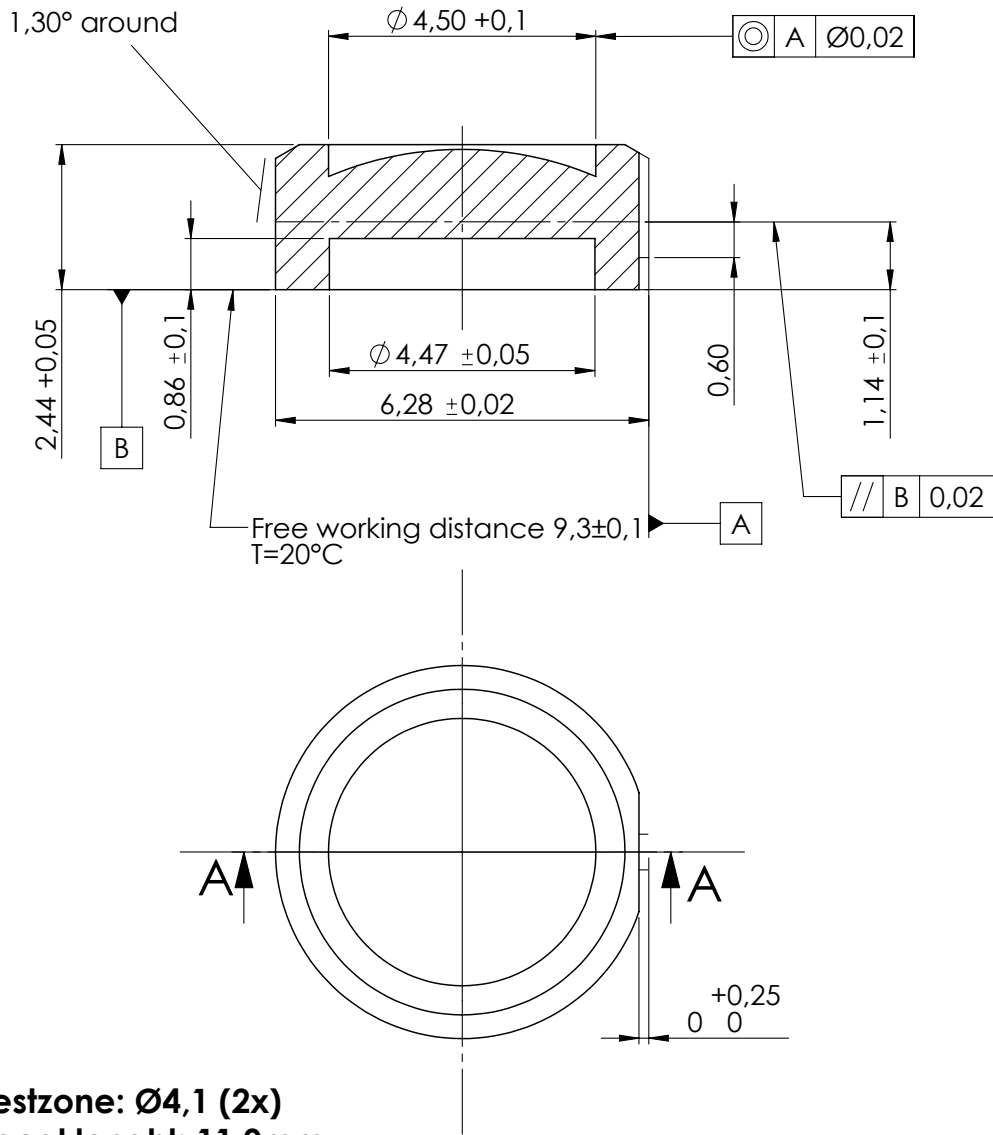

SECTION A-A

По вопросам продаж и продукции обращайтесь:

Алматы (7273)495-231
Ангарск (3955)60-70-56
Архангельск (8182)63-90-72
Астрахань (8512)99-46-04
Барнаул (3852)73-04-60
Белгород (4722)40-23-64
Благовещенск (4162)22-76-07
Брянск (4832)59-03-52
Владивосток (423)249-28-31
Владикавказ (8672)28-90-48
Владимир (4922)49-43-18
Волгоград (844)278-03-48
Вологда (8172)26-41-59
Воронеж (473)204-51-73
Екатеринбург (343)384-55-89
Иваново (4932)77-34-06
Ижевск (3412)26-03-58
Иркутск (395)279-98-46
Казань (843)206-01-48

Калининград (4012)72-03-81
Калуга (4842)92-23-67
Кемерово (3842)65-04-62
Киров (8332)68-02-04
Коломна (4966)23-41-49
Кострома (4942)77-07-48
Краснодар (861)203-40-90
Красноярск (391)204-63-61
Курск (4712)77-13-04
Курган (3522)50-90-47
Липецк (4742)52-20-81
Магнитогорск (3519)55-03-13
Москва (495)268-04-70
Мурманск (8152)59-64-93
Набережные Челны (8552)20-53-41
Нижний Новгород (831)429-08-12
Новокузнецк (3843)20-46-81
Ноябрьск (3496)41-32-12
Новосибирск (383)227-86-73

Омск (3812)21-46-40
Орел (4862)44-53-42
Оренбург (3532)37-68-04
Пенза (8412)22-31-16
Петрозаводск (8142)55-98-37
Псков (8112)59-10-37
Пермь (342)205-81-47
Ростов-на-Дону (863)308-18-15
Рязань (4912)46-61-64
Самара (846)206-03-16
Саранск (8342)22-96-24
Санкт-Петербург (812)-309-46-40
Саратов (845)249-38-78
Севастополь (8692)22-31-93
Симферополь (3652)67-13-56
Смоленск (4812)29-41-54
Сочи (862)225-72-31
Ставрополь (8652)20-65-13
Сургут (3462)77-98-35

Сыктывкар (8212)25-95-17
Тамбов (4752)50-40-97
Тверь (4822)63-31-35
Тольятти (8482)63-91-07
Томск (3822)98-41-53
Тула (4872)33-79-87
Тюмень (3452)66-21-18
Ульяновск (8422)24-23-59
Улан-Удэ (3012)59-97-51
Уфа (347)229-48-12
Хабаровск (4212)92-98-04
Чебоксары (8352)28-53-07
Челябинск (351)202-03-61
Череповец (8202)49-02-64
Чита (3022)38-34-83
Якутск (4112)23-90-97
Ярославль (4852)69-52-93

Россия +7(495)268-04-70

Казахстан +7(7172)727-132

Киргизия +996(312)96-26-47

Эл. почта: sao@nt-rt.ru || Сайт: <https://laser.nt-rt.ru>