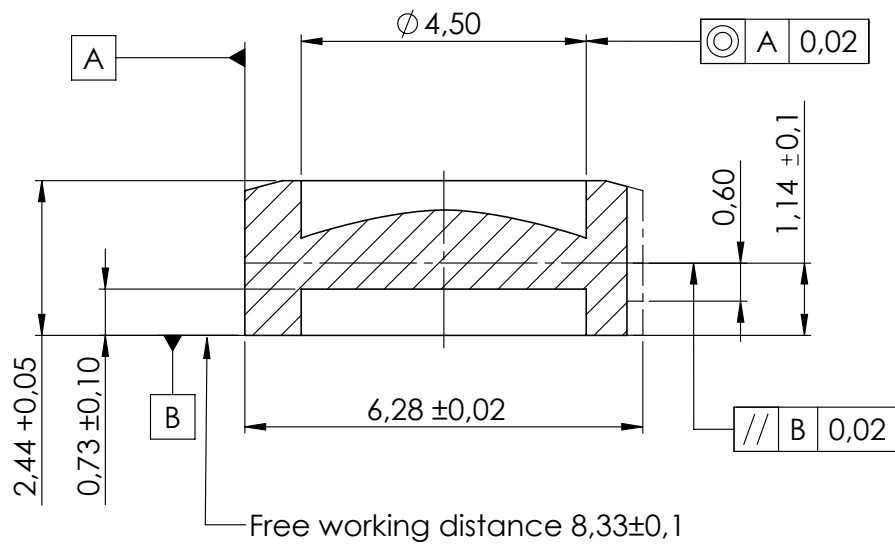

SECTION A-A

По вопросам продаж и продукции обращайтесь:

Алматы (7273)495-231
Ангарск (3955)60-70-56
Архангельск (8182)63-90-72
Астрахань (8512)99-46-04
Барнаул (3852)73-04-60
Белгород (4722)40-23-64
Благовещенск (4162)22-76-07
Брянск (4832)59-03-52
Владивосток (423)249-28-31
Владикавказ (8672)28-90-48
Владимир (4922)49-43-18
Волгоград (844)278-03-48
Вологда (8172)26-41-59
Воронеж (473)204-51-73
Екатеринбург (343)384-55-89
Иваново (4932)77-34-06
Ижевск (3412)26-03-58
Иркутск (395)279-98-46
Казань (843)206-01-48

Калининград (4012)72-03-81
Калуга (4842)92-23-67
Кемерово (3842)65-04-62
Киров (8332)68-02-04
Коломна (4966)23-41-49
Кострома (4942)77-07-48
Краснодар (861)203-40-90
Красноярск (391)204-63-61
Курск (4712)77-13-04
Курган (3522)50-90-47
Липецк (4742)52-20-81
Магнитогорск (3519)55-03-13
Москва (495)268-04-70
Мурманск (8152)59-64-93
Набережные Челны (8552)20-53-41
Нижний Новгород (831)429-08-12
Новокузнецк (3843)20-46-81
Ноябрьск (3496)41-32-12
Новосибирск (383)227-86-73

Омск (3812)21-46-40
Орел (4862)44-53-42
Оренбург (3532)37-68-04
Пенза (8412)22-31-16
Петрозаводск (8142)55-98-37
Псков (8112)59-10-37
Пермь (342)205-81-47
Ростов-на-Дону (863)308-18-15
Рязань (4912)46-61-64
Самара (846)206-03-16
Саранск (8342)22-96-24
Санкт-Петербург (812)-309-46-40
Саратов (845)249-38-78
Севастополь (8692)22-31-93
Симферополь (3652)67-13-56
Смоленск (4812)29-41-54
Сочи (862)225-72-31
Ставрополь (8652)20-65-13
Сургут (3462)77-98-35

Сыктывкар (8212)25-95-17
Тамбов (4752)50-40-97
Тверь (4822)63-31-35
Тольятти (8482)63-91-07
Томск (3822)98-41-53
Тула (4872)33-79-87
Тюмень (3452)66-21-18
Ульяновск (8422)24-23-59
Улан-Удэ (3012)59-97-51
Уфа (347)229-48-12
Хабаровск (4212)92-98-04
Чебоксары (8352)28-53-07
Челябинск (351)202-03-61
Череповец (8202)49-02-64
Чита (3022)38-34-83
Якутск (4112)23-90-97
Ярославль (4852)69-52-93

Россия +7(495)268-04-70

Казахстан +7(7172)727-132

Киргизия +996(312)96-26-47

Эл. почта: sao@nt-rt.ru || Сайт: <https://laser.nt-rt.ru>