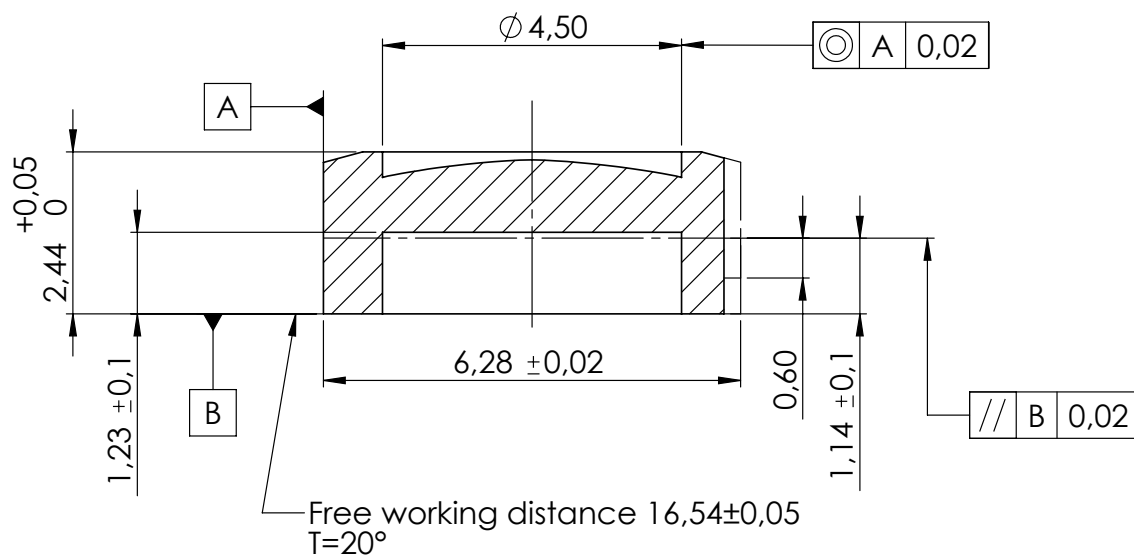

SECTION A-A

По вопросам продаж и продукции обращайтесь:

Алматы (7273)495-231
Ангарск (3955)60-70-56
Архангельск (8182)63-90-72
Астрахань (8512)99-46-04
Барнаул (3852)73-04-60
Белгород (4722)40-23-64
Благовещенск (4162)22-76-07
Брянск (4832)59-03-52
Владивосток (423)249-28-31
Владикавказ (8672)28-90-48
Владимир (4922)49-43-18
Волгоград (844)278-03-48
Вологда (8172)26-41-59
Воронеж (473)204-51-73
Екатеринбург (343)384-55-89
Иваново (4932)77-34-06
Ижевск (3412)26-03-58
Иркутск (395)279-98-46
Казань (843)206-01-48

Калининград (4012)72-03-81
Калуга (4842)92-23-67
Кемерово (3842)65-04-62
Киров (8332)68-02-04
Коломна (4966)23-41-49
Кострома (4942)77-07-48
Краснодар (861)203-40-90
Красноярск (391)204-63-61
Курск (4712)77-13-04
Курган (3522)50-90-47
Липецк (4742)52-20-81
Магнитогорск (3519)55-03-13
Москва (495)268-04-70
Мурманск (8152)59-64-93
Набережные Челны (8552)20-53-41
Нижний Новгород (831)429-08-12
Новокузнецк (3843)20-46-81
Ноябрьск (3496)41-32-12
Новосибирск (383)227-86-73

Омск (3812)21-46-40
Орел (4862)44-53-42
Оренбург (3532)37-68-04
Пенза (8412)22-31-16
Петрозаводск (8142)55-98-37
Псков (8112)59-10-37
Пермь (342)205-81-47
Ростов-на-Дону (863)308-18-15
Рязань (4912)46-61-64
Самара (846)206-03-16
Саранск (8342)22-96-24
Санкт-Петербург (812)-309-46-40
Саратов (845)249-38-78
Севастополь (8692)22-31-93
Симферополь (3652)67-13-56
Смоленск (4812)29-41-54
Сочи (862)225-72-31
Ставрополь (8652)20-65-13
Сургут (3462)77-98-35

Сыктывкар (8212)25-95-17
Тамбов (4752)50-40-97
Тверь (4822)63-31-35
Тольятти (8482)63-91-07
Томск (3822)98-41-53
Тула (4872)33-79-87
Тюмень (3452)66-21-18
Ульяновск (8422)24-23-59
Улан-Удэ (3012)59-97-51
Уфа (347)229-48-12
Хабаровск (4212)92-98-04
Чебоксары (8352)28-53-07
Челябинск (351)202-03-61
Череповец (8202)49-02-64
Чита (3022)38-34-83
Якутск (4112)23-90-97
Ярославль (4852)69-52-93

Россия +7(495)268-04-70

Казахстан +7(7172)727-132

Киргизия +996(312)96-26-47

Эл. почта: sao@nt-rt.ru || Сайт: <https://laser.nt-rt.ru>