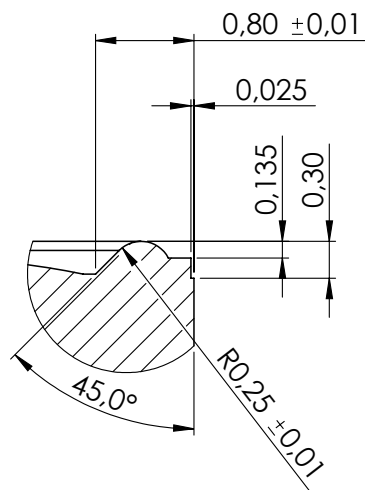

Parameters	Wavelength 670 nm	Unit
<b>Design conditions</b>		
N.A.	0.38	--
Clear Aperture CA	2.5	mm
Designed with laser cover glass (BK7) on source side:		
Distance from source	0.55	mm
Glass thickness	0.25	mm
<b>Optical parameters</b>		
Focal Length	3.35	mm
Back Focal Length <i>BFL</i>	2.07	mm
Free Working Distance <i>FWD</i>	1.97	mm
<i>RMS</i> mean	on axis	30
	total	
<i>RMS</i> max. ( $\pm 3\sigma$ )	on axis	40
	total	65
Optical Tolerance	0.1	mm
Field Radius	0.05	mm
<b>Mechanical parameters</b>		
Mounting hole diameter $D_{mh}$	$\varnothing 4.0$	mm
Other parameters: see drawing		
<b>Environmental stability</b>		
Storage Temperature	-25 to 70	°C
Operating Temperature	5 to 65	°C

General Data:  
 Transmission: 90 % for 670 nm  
 Lens Material: Acrylic

Specifications subject to change without notice.  
 Zemax catalogue file available.

SECTION A-A

DETAIL B  
SCALE 20 : 1

DETAIL A  
SCALE 20 : 1