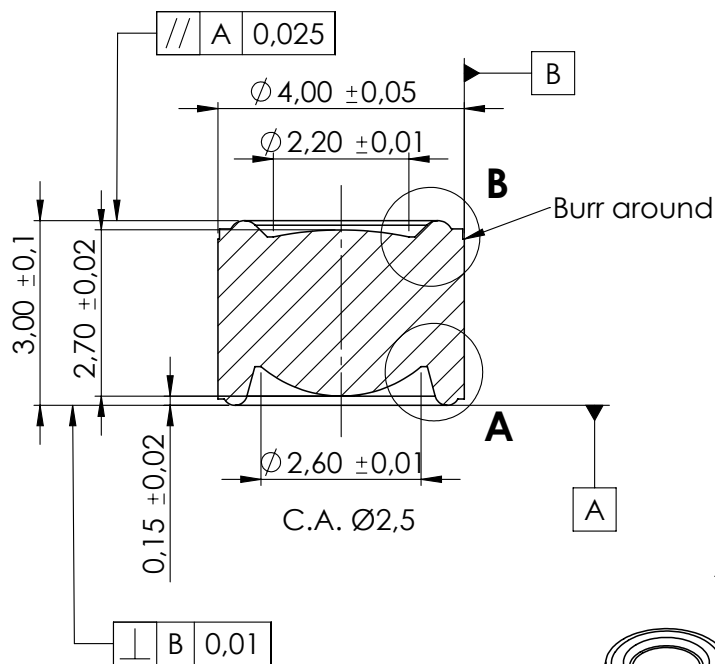

Parameters	Wavelength 670 nm	Unit
<b>Design conditions</b>		
N.A.	0.38	--
Clear Aperture CA	2.5	mm
Designed with laser cover glass (BK7) on source side:		
Distance from source	0.55	mm
Glass thickness	0.25	mm
<b>Optical parameters</b>		
Focal Length	3.35	mm
Back Focal Length <i>BFL</i>	2.07	mm
Free Working Distance <i>FWD</i>	1.97	mm
<i>RMS</i> mean	on axis	30
	total	
<i>RMS</i> max. ( $\pm 3\sigma$ )	on axis	40
	total	65
Optical Tolerance	0.1	mm
Field Radius	0.05	mm
<b>Mechanical parameters</b>		
Mounting hole diameter $D_{mh}$	$\varnothing 4.0$	mm
Other parameters: see drawing		
<b>Environmental stability</b>		
Storage Temperature	-25 to 70	°C
Operating Temperature	5 to 65	°C

General Data:  
 Transmission: 90 % for 670 nm  
 Lens Material: Acrylic

Specifications subject to change without notice.  
 Zemax catalogue file available.

SECTION A-A

DETAIL B  
SCALE 20 : 1

DETAIL A  
SCALE 20 : 1