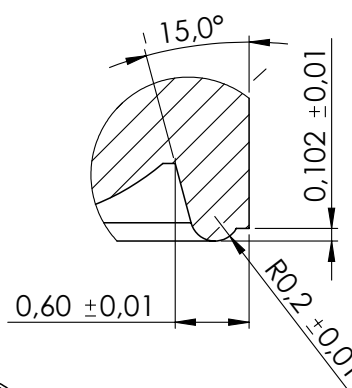

Parameters	Wavelength 670 nm	Unit
<b>Design conditions</b>		
N.A.	0.38	--
Clear Aperture CA	2.5	mm
Designed with laser cover glass (BK7) on source side:		
Distance from source	0.55	mm
Glass thickness	0.25	mm
<b>Optical parameters</b>		
Focal Length	3.35	mm
Back Focal Length <i>BFL</i>	2.07	mm
Free Working Distance <i>FWD</i>	1.97	mm
<i>RMS</i> mean	on axis	30
	total	
<i>RMS</i> max. ( $\pm 3\sigma$ )	on axis	40
	total	65
Optical Tolerance	0.1	mm
Field Radius	0.05	mm
<b>Mechanical parameters</b>		
Mounting hole diameter $D_{mh}$	$\varnothing 4.0$	mm
Other parameters: see drawing		
<b>Environmental stability</b>		
Storage Temperature	-25 to 70	°C
Operating Temperature	5 to 65	°C

General Data:  
 Transmission: 90 % for 670 nm  
 Lens Material: Acrylic

Specifications subject to change without notice.  
 Zemax catalogue file available.

SECTION A-A

DETAIL B  
SCALE 20 : 1

DETAIL A  
SCALE 20 : 1