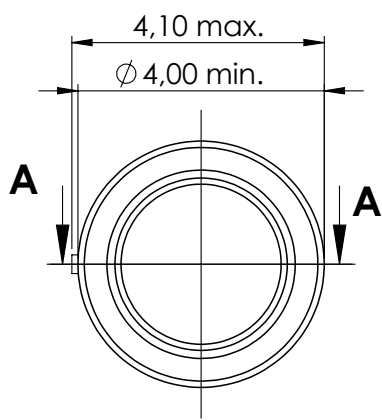

## Datasheet Plastic Collimator Lens CAY033/040

These data concern a full plastic bi-aspherical lens. It is specified for use as a collimator in combination with a diode laser. It can be mounted by use of glue or spring-loaded. Mechanical lock-mounting is not advisable because of possible distortions.

Parameters	Wavelength 670 nm	Unit
<b>Design conditions</b>		
N.A.	0.38	--
Clear Aperture CA	2.5	mm
Designed with laser cover glass (BK7) on source side:		
Distance from source	0.55	mm
Glass thickness	0.25	mm
<b>Optical parameters</b>		
Focal Length	3.35	mm
Back Focal Length <i>BFL</i>	2.07	mm
Free Working Distance <i>FWD</i>	1.97	mm
<i>RMS</i> mean	on axis	30
	total	
<i>RMS</i> max. ( $\pm 3\sigma$ )	on axis	40
	total	65
Optical Tolerance	0.1	mm
Field Radius	0.05	mm
<b>Mechanical parameters</b>		
Mounting hole diameter $D_{mh}$	$\varnothing 4.0$	mm
Other parameters: see drawing		
<b>Environmental stability</b>		
Storage Temperature	-25 to 70	°C
Operating Temperature	5 to 65	°C

General Data:  
 Transmission: 90 % for 670 nm  
 Lens Material: Acrylic

Specifications subject to change without notice.  
 Zemax catalogue file available.

SECTION A-A

DETAIL B  
SCALE 20 : 1

DETAIL A  
SCALE 20 : 1